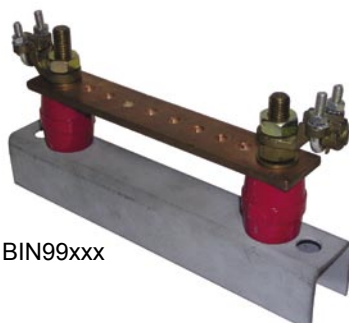

- ▶ Braids - Flexible bars
- ▶ Tools
- ▶ Shelters - Cabinets - Lighting
- ▶ Clamps - Cleats
- ▶ Cable accessories
- ▶ Distribution
- ▶ Transport

- ▶ Tresses - Barres souples
- ▶ Outillages
- ▶ Cabines - Armoires - Eclairage
- ▶ Raccords - Connexions
- ▶ Accessoires de cablages
- ▶ Distribution
- ▶ Transport

- ▶ Vlechten - Soepele verbinding.
- ▶ Gereedschappen
- ▶ Kabines - Kasten - Verlichting
- ▶ Verbindingen - Klemmen
- ▶ Kabeltoebehoren
- ▶ Distributie
- ▶ Transport

BC21632/SO

We can supply disconnecting earthing links and earth bars with connection holes mounted on a slotted channel.

Nous pouvons fournir des barrettes de coupures et des barrettes de répartition sur profil en U.

We kunnen aardingsonderbrekers en verdeelstaven leveren op U-profielen.

Art.	Section cable / Section câble / Kabelsectie	Section bar. / Sectie Staaf
CT 45	2,5 à 35 mm ²	35 mm ²
BC21632/SO	25 à 150 mm ²	95 mm ²
BIN99xxx	Earth bar with holes according to drawing / barette de répartition suivant plan / Verdeelstaaf volgens plan	